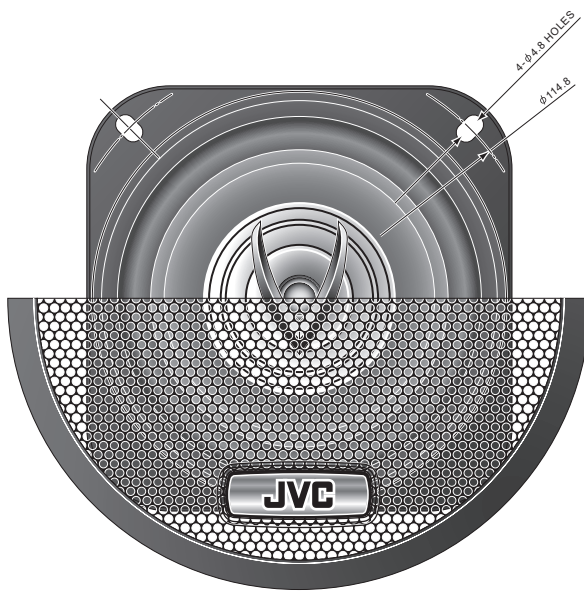

JVC

SERVICE MANUAL

CAR STEREO SPEAKER

CS-VP428

Service maintenance does not apply to this product.

Area Suffix
UF ----- China

SPECIFICATION

Type	10cm (4") 2-Way Coaxial Speaker, Door/Rear mounting
Power Handling Capacity	100 watts (MAX. MUSIC POWER)
Impedance	4 Ω
Magnet Mass	153 g (5.4 oz)
Mass	0.54 kg (1.2 lbs)