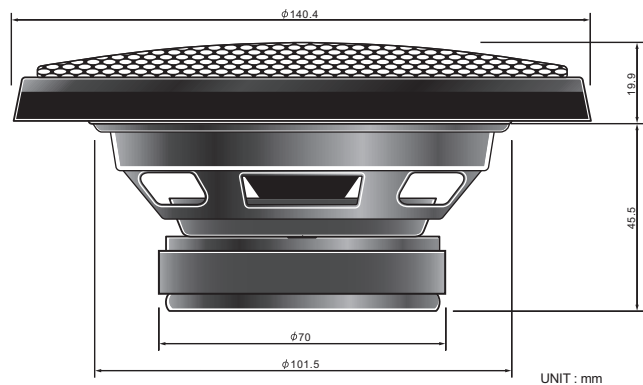

JVC

SERVICE MANUAL

CAR STEREO SPEAKER

CS-VP428

Service maintenance does not apply to this product.

Area Suffix
UF ----- China

SPECIFICATION

Type	10cm (4") 2-Way Coaxial Speaker, Door/Rear mounting
Power Handling Capacity	100 watts (MAX. MUSIC POWER)
Impedance	4 Ω
Magnet Mass	153 g (5.4 oz)
Mass	0.54 kg (1.2 lbs)